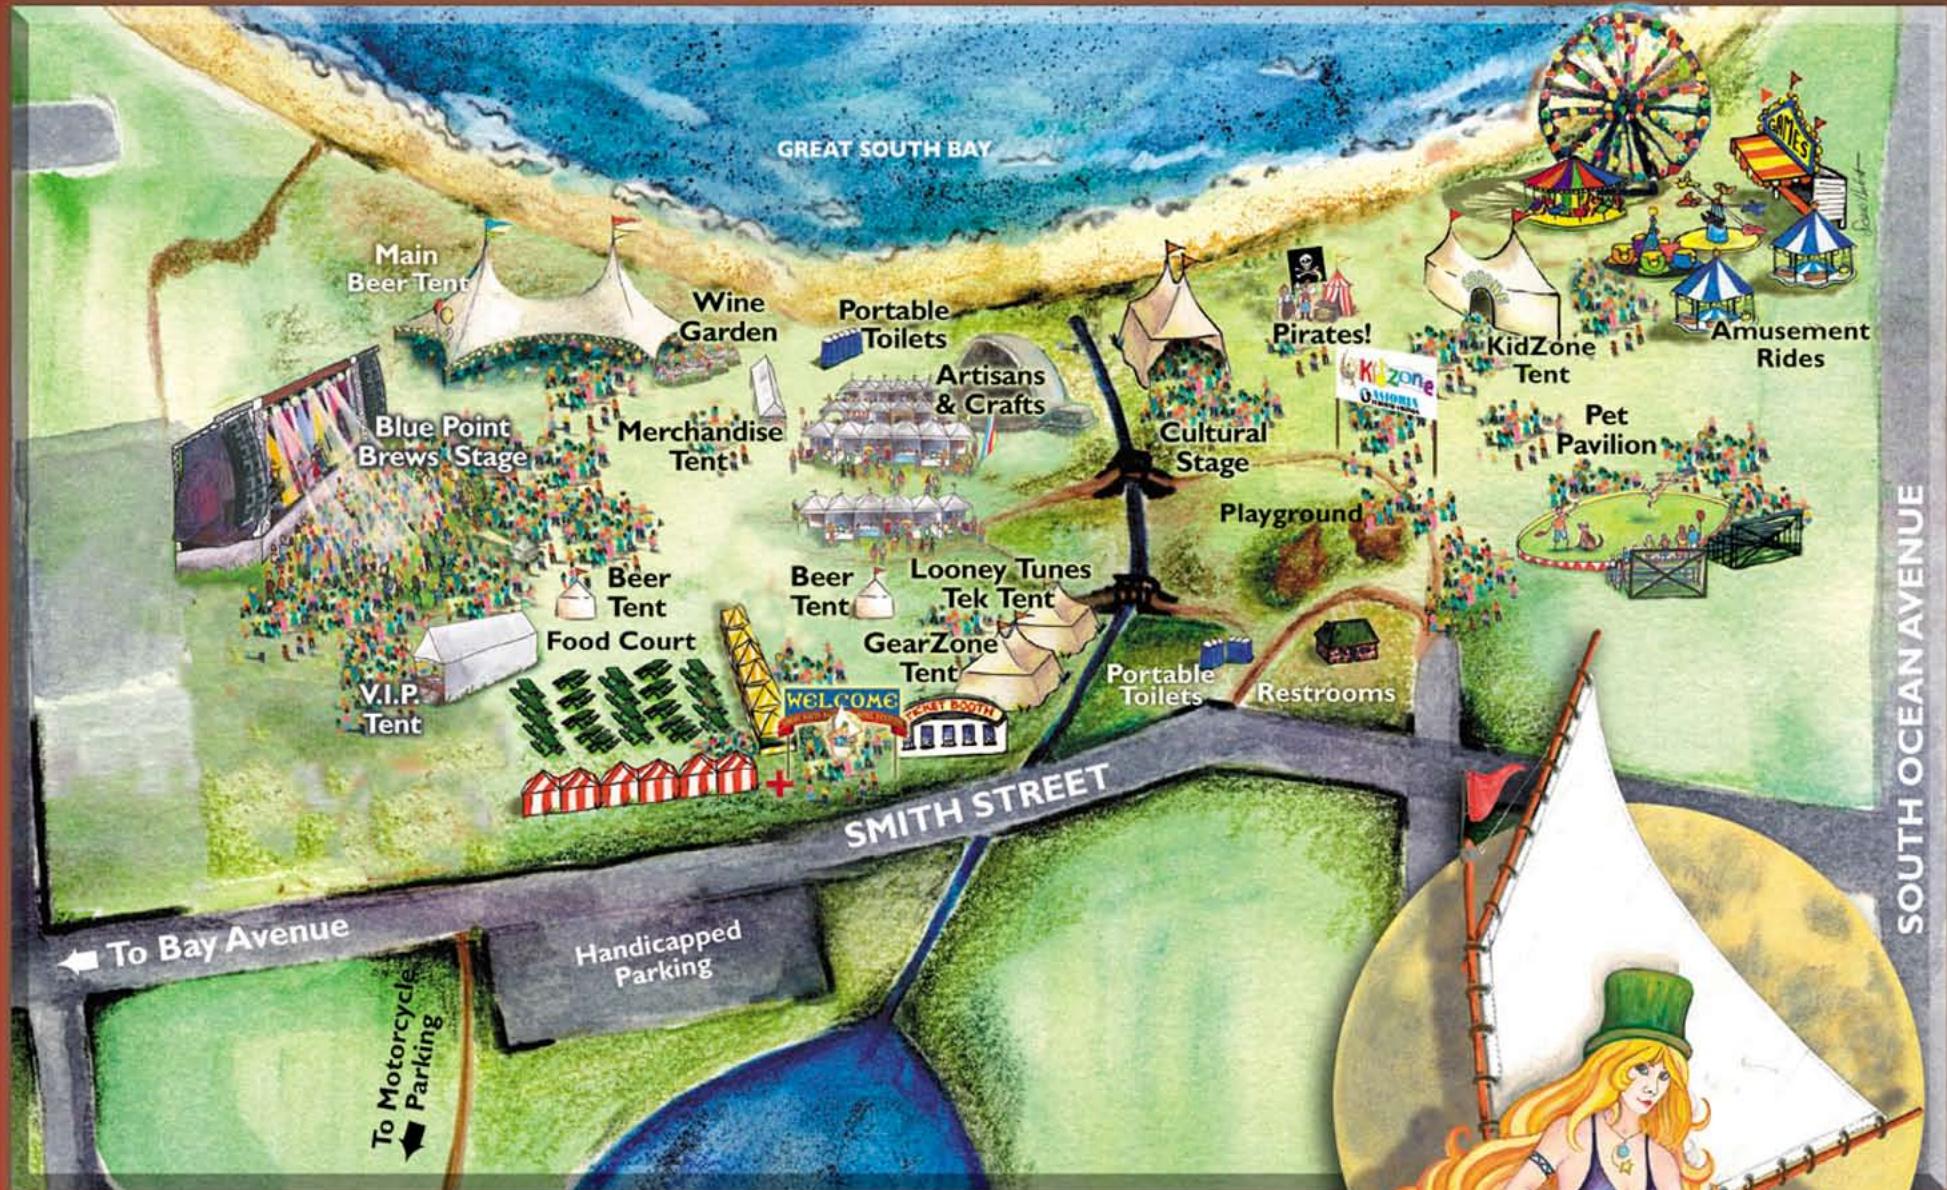

Print Me Out!

GREAT SOUTH BAY MUSIC FESTIVAL SHOREFRONT PARK, PATCHOGUE